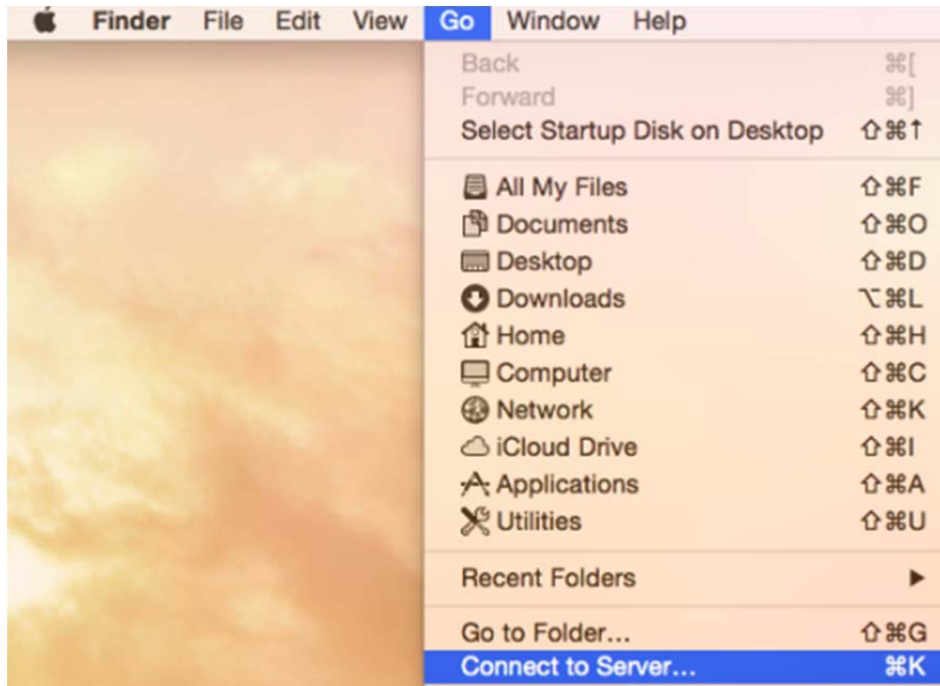

## HOW TO ACCESS YOUR NETWORK HOME FOLDER (MAC OSX)

Please note: If you want to access the Network Home Folder outside of the academy you have to establish a VPN connection with the academy network first.

Select **Go > Connect to Server ...**

Now enter the following server address:

`cifs://studentin.akbild.ac.at.ac.at/student-homes/rMatrikelnummer`

After clicking on **Connect** you will be prompted to enter your Username (rMatrikelnummer) and your password.